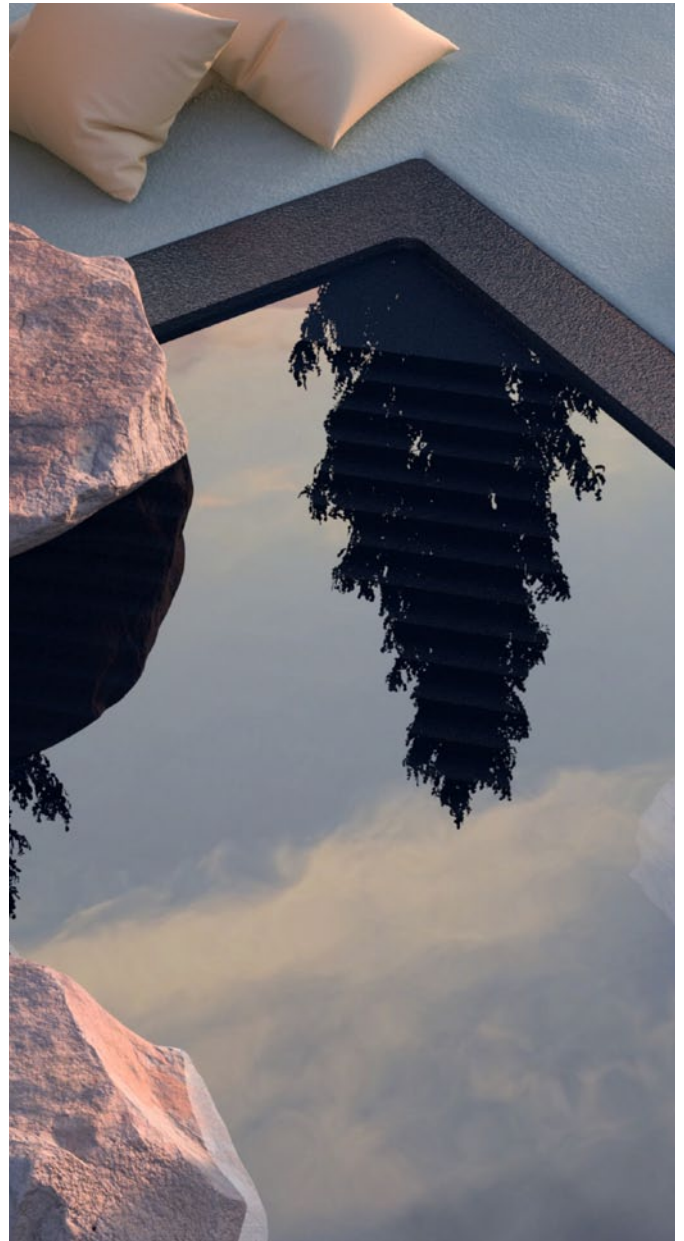

YANA SVETLOVA

WALLCOVERINGS

ABACA