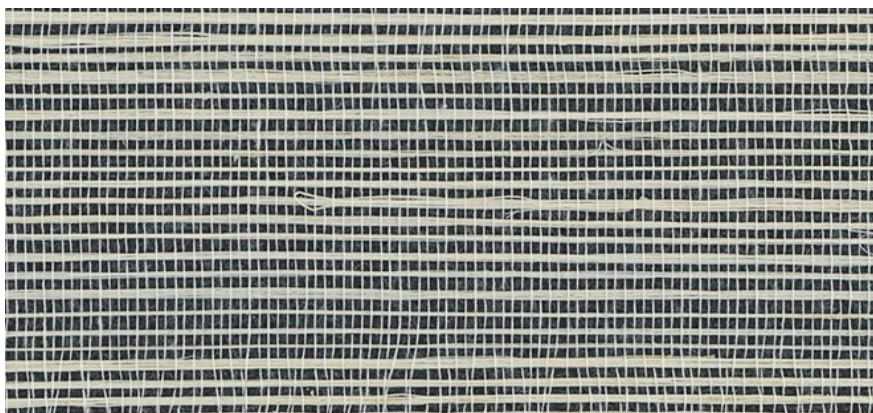

YANA SVETLOVA

WALLCOVERINGS

SISAL

SIS-043